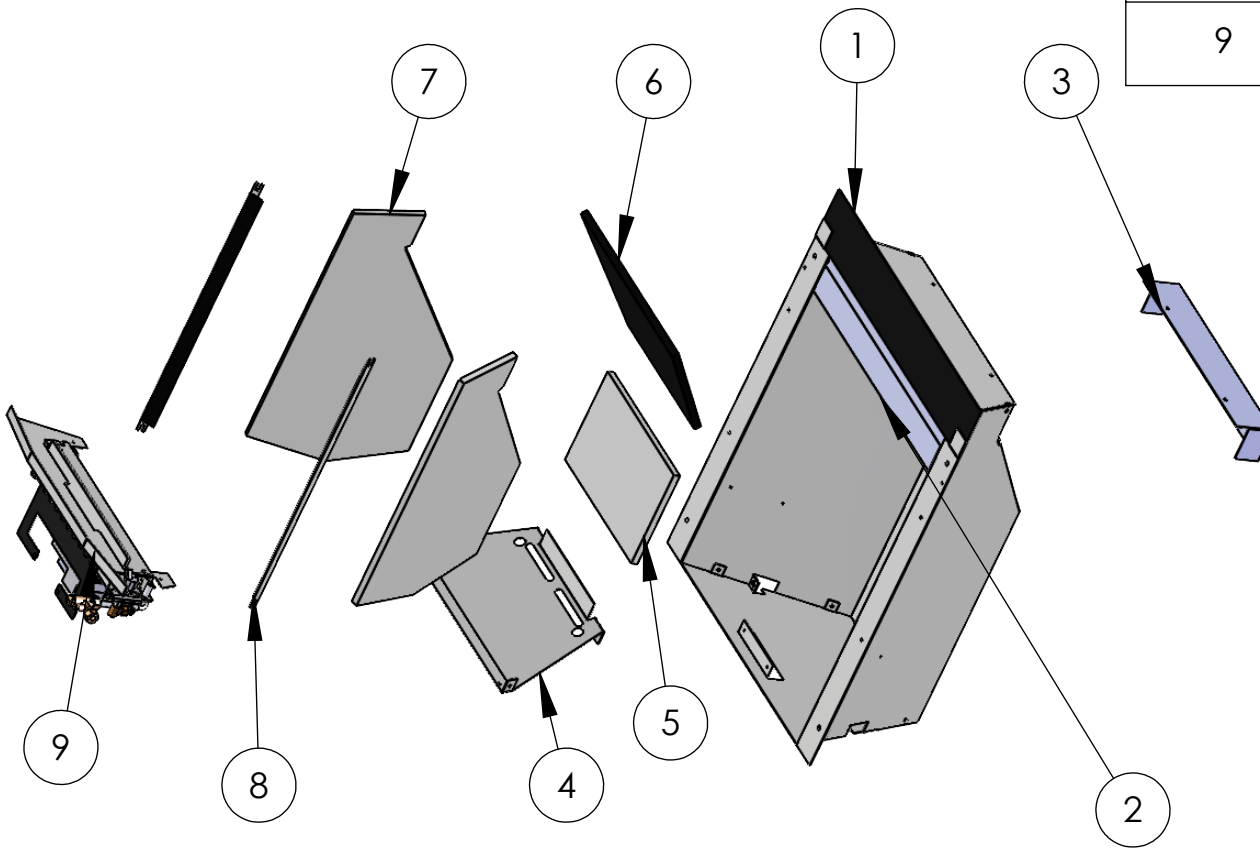

Paragon Evo One Remote Assembly

ITEM NO.	Description	Part Number	QTY.
1	Firebox	4279	1
2	Canopy	7844	1
3	Flue outlet box	7845	1
4	Back Support	4273	1
5	Lower Liner	4282	1
6	Upper Liner	4283	1
7	Side Liner	RH:4284 / LH:4352	2
8	Liner Clamp	5421	2
9	Evolution One Tray assembly		1

Paragon Evo One Remote Tray

ITEM NO.	Description	Part Number	QTY.
1	Burner Support	4272	1
2	Valve Bracket	4315	1
3	Remote Valve	6590	1
4	Injector Pipe	4320	1
5	Injector	7815	1
6	inlet Pipe	4322	1
7	Inlet elbow and PTP	2189	1
8	EDB	6592	1
9	Pilot Pipe	4321	1
10	Oxy Pilot Assy	6952	1
11	Silencer	7846	1
12	Burner assembly	3051	1