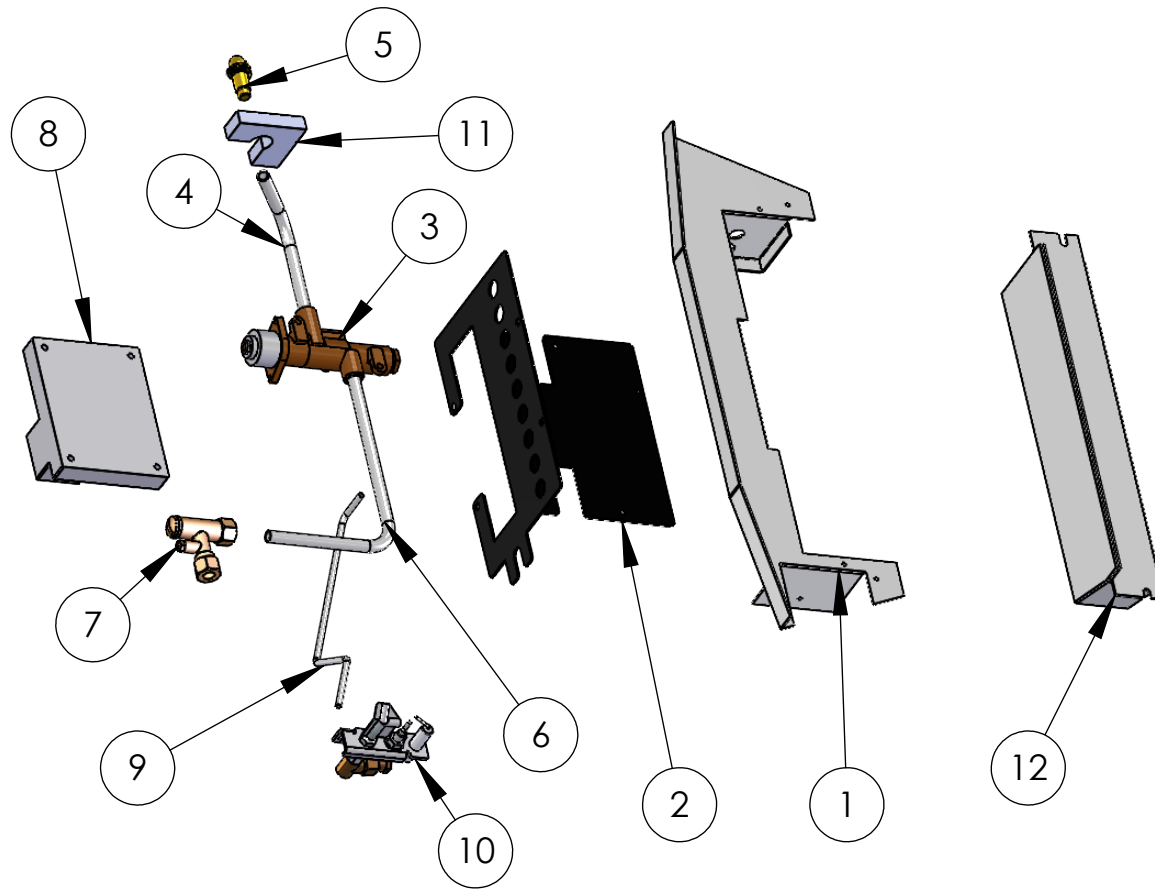

Paragon Evo One Remote Assembly

ITEM NO.	Description	Part Number	QTY.
1	Firebox	4279	1
2	Canopy	7844	1
3	Flue outlet box	7845	1
4	Back Support	4273	1
5	Lower Liner	4282	1
6	Upper Liner	4283	1
7	Side Liner	RH:4284 / LH:4352	2
8	Liner Clamp	5421	2
9	Evolution One Tray assembly		1

Paragon Evo One Remote Tray

ITEM NO.	Description	Part Number	QTY.
1	Burner Support	4272	1
2	Valve Bracket	4315	1
3	Remote Valve	6590	1
4	Injector Pipe	4320	1
5	Injector	7815	1
6	inlet Pipe	4322	1
7	Inlet elbow and PTP	2189	1
8	EDB	6592	1
9	Pilot Pipe	4321	1
10	Oxy Pilot Assy	6952	1
11	Silencer	7846	1
12	Burner assembly	3051	1